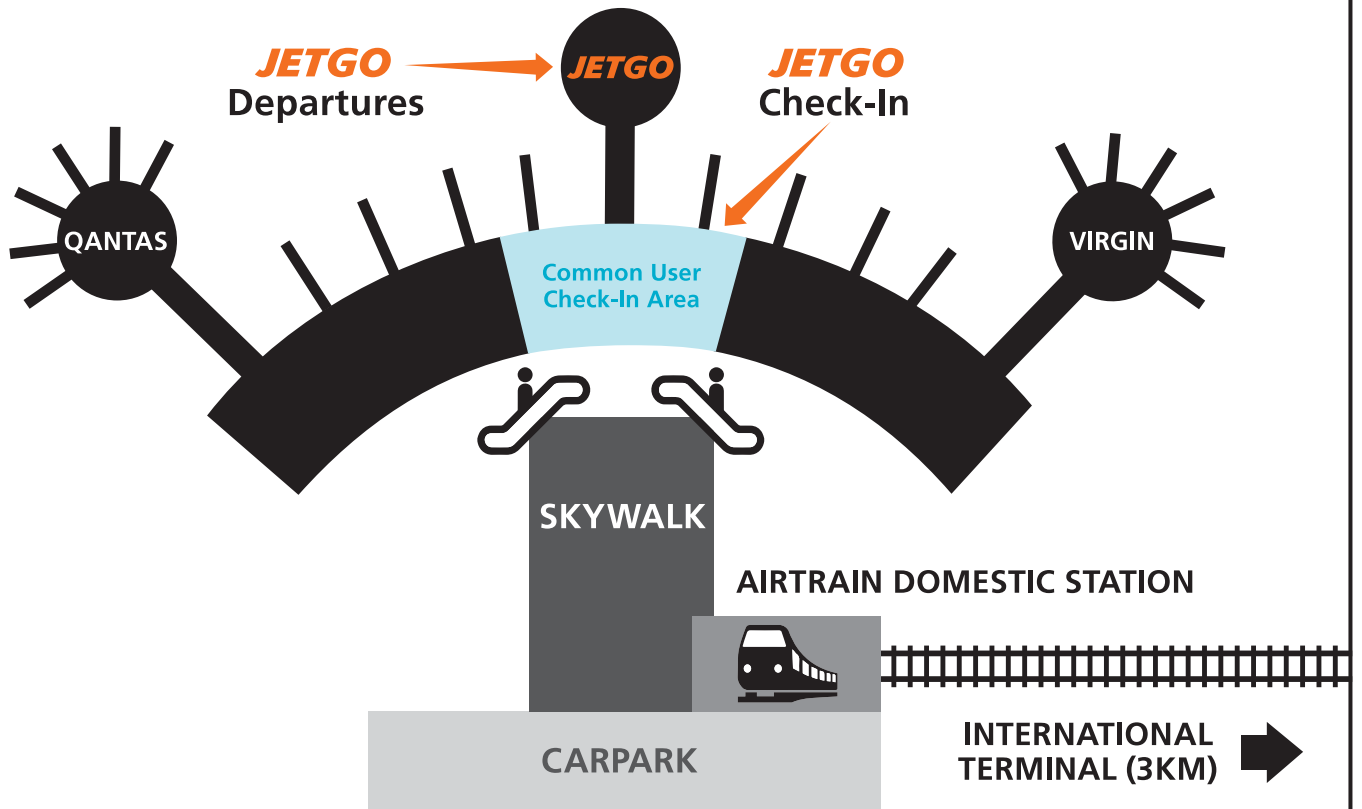

BRISBANE DOMESTIC TERMINAL OVERVIEW MAP

JETGO operates from the Common User Terminal

BRISBANE DOMESTIC TERMINAL COMMON USER TERMINAL, LEVEL 1

Level 1 **JETGO** Check-In
Level 2 **JETGO** Departures