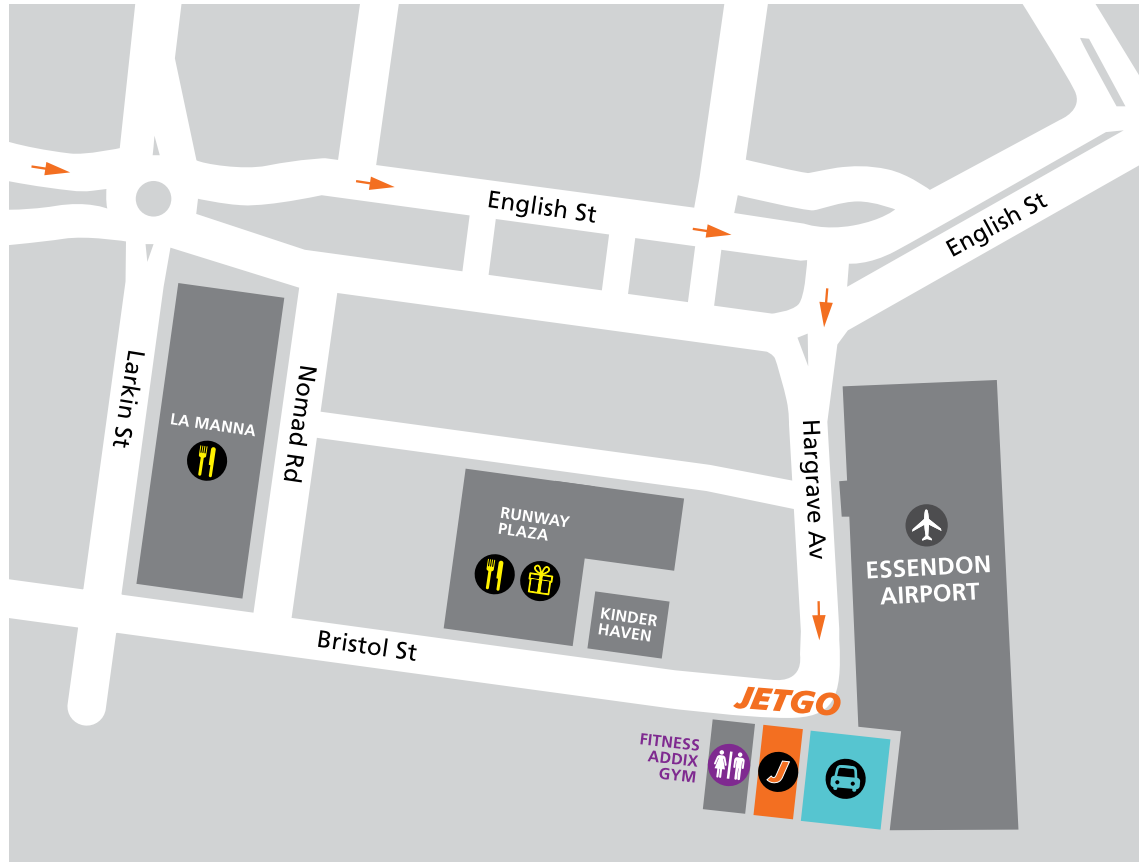

# ESSENDON AIRPORT TERMINAL

-  Pay & Display Long Term Carpark
-  Food & Drink
-  Shopping
-  JETGO Departure Terminal
-  Restrooms
-  Essendon Airport